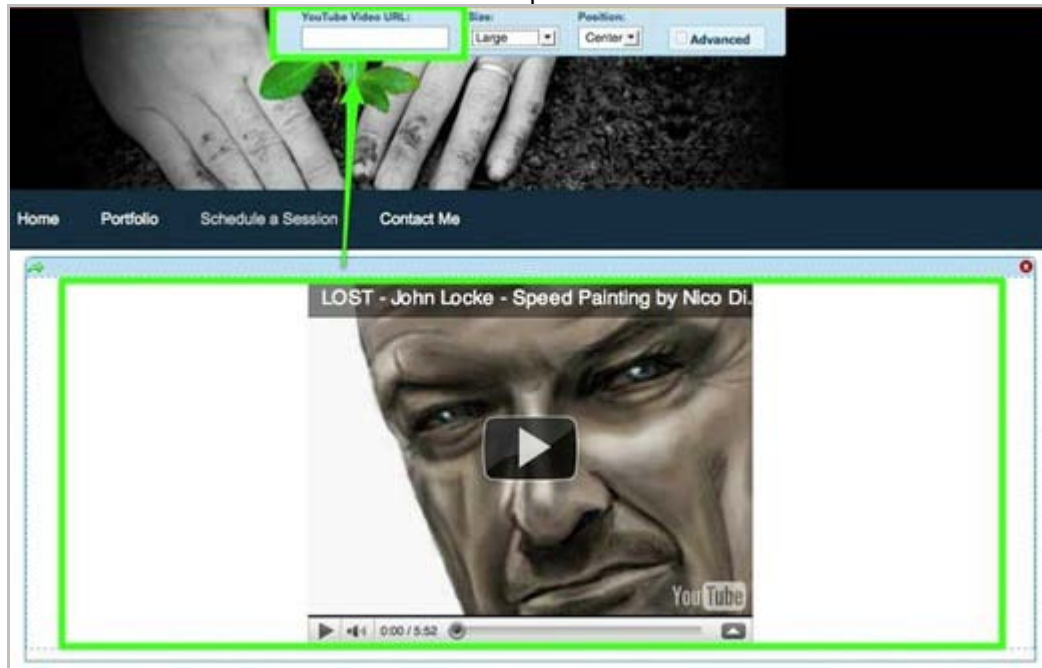

EMBEDDING YOUTUBE VIDEOS IN WEEBLY

1. Our YouTube Video element allows you to share videos from - you guessed it - YouTube. This element can be found within Multimedia, all the way over on the far right of the element bar. Drag this element to a page to get started.

2. Then click anywhere in the element to bring up the Toolbar. You need to enter the direct link to the YouTube video in the provided field.

3. To find the direct link, click the Share button beneath the YouTube video. And copy / paste from there. No other link will work, so be sure to use the one found here.